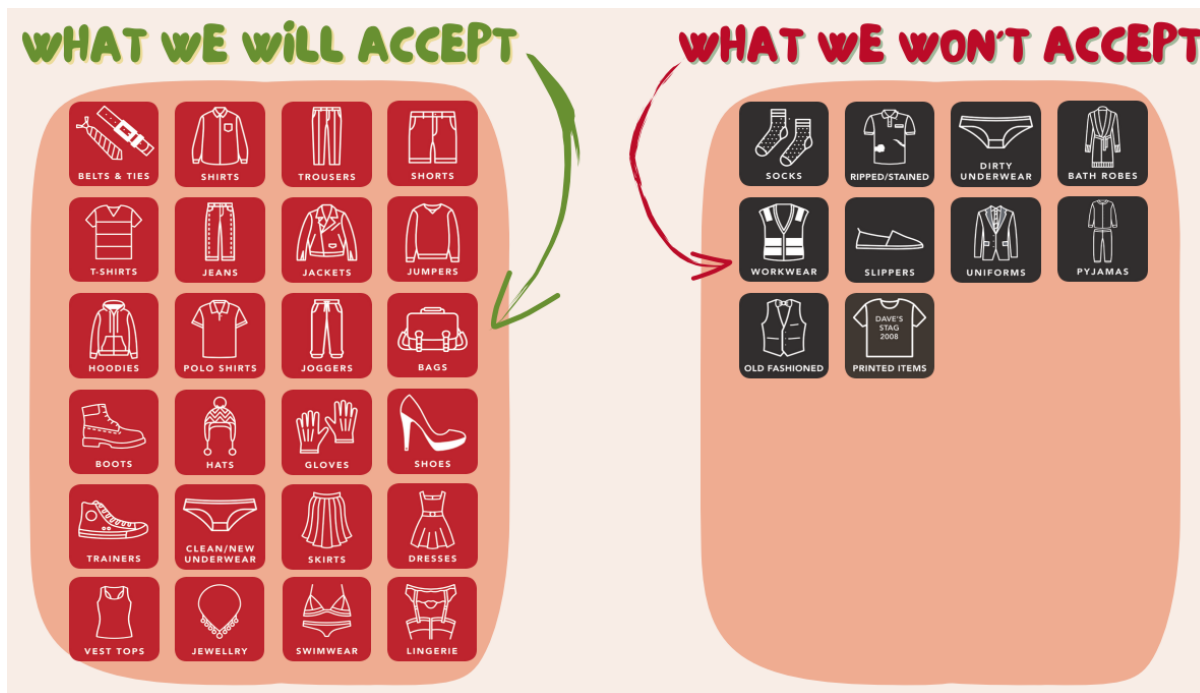

Be the best you can be

Christleton Primary School

Quarry Lane
Christleton
Chester
CH3 7AY
01244 455288

Dear Parents,

13th July 2023

We need your unwanted clothes! As a last fundraiser of the year, we have teamed up with Recycle4School who will collect any unwanted clothing in exchange for money for school.

How You Can Help

We are asking that if possible, you have a sort out of any unwanted clothing, put it all into bin bags, and drop it off in school between Monday 17th July and Wednesday 19th July next week. Our drop off point will be the reading shed on the KS2 playground before and after school next week.

What to Donate

School Shoes

Our school are also looking for donations of good quality school shoes that your children have grown out of so that we can have a selection of spares available in school.

We would also gratefully accept any spare wellies size 12 or above to use in forest school.